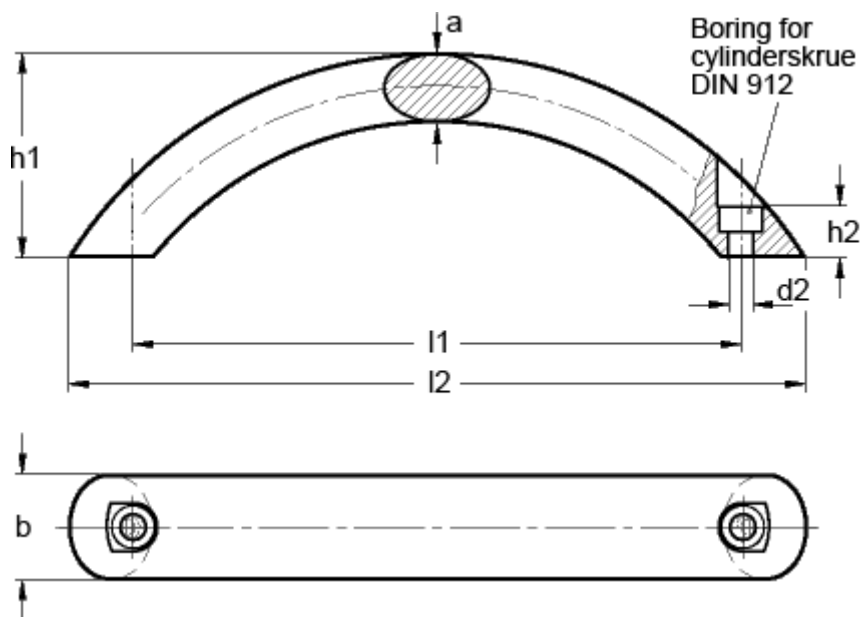

Article number: 20085167

Description: E+G Arch handle GN 565.4-26-192-B-BL

Measures

a	= 17
b	= 26
d2	= 6.4
h1	= 57
h2	= 12
l1	= 192
l2 approx.	= 227
t min	= 12.0